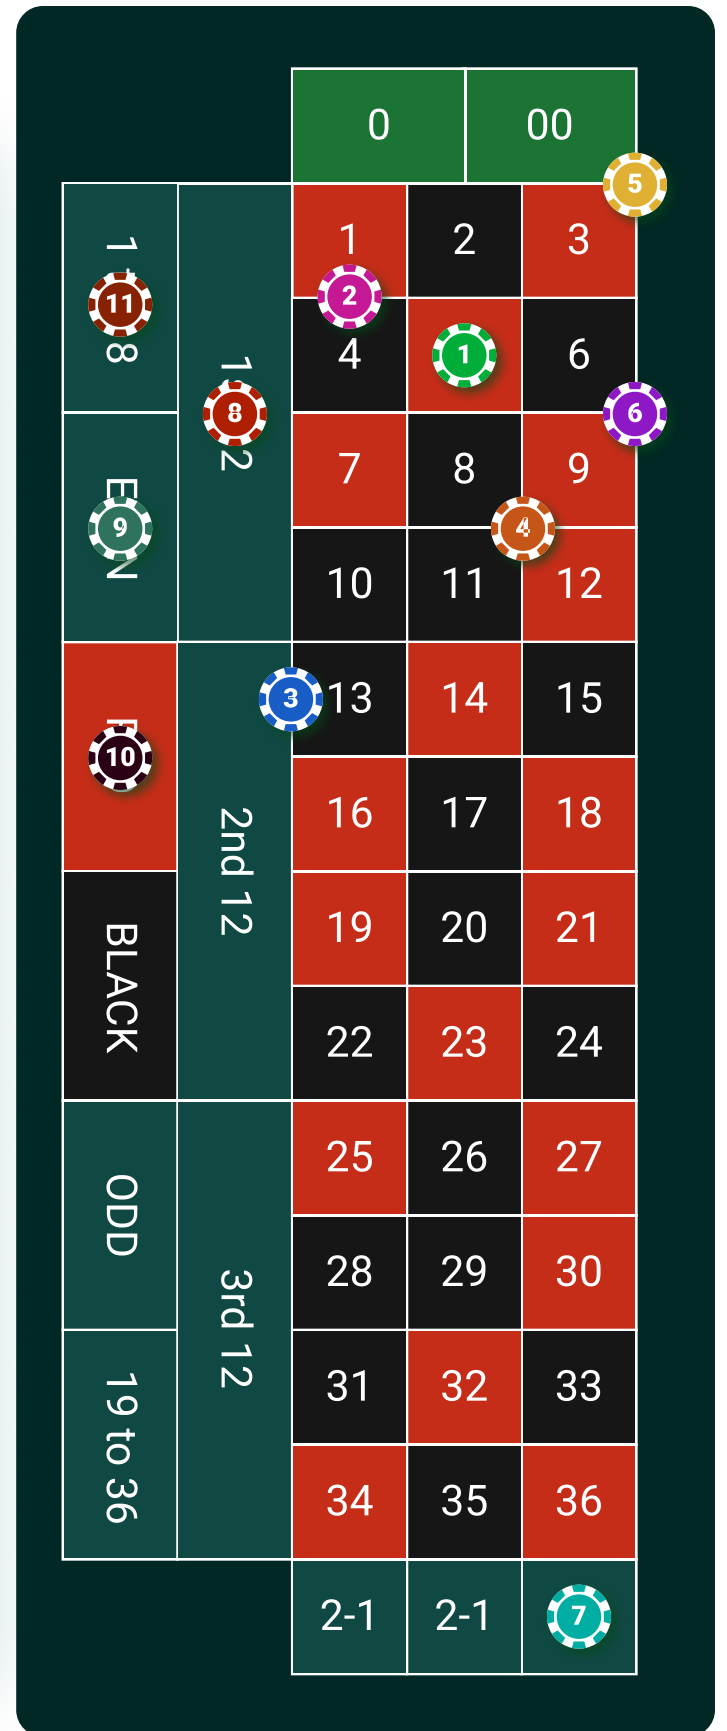

Roulette Cheatsheet

Odds and payouts

| Bet | Payout | Odds(0) | Odds(00) |
|-------------|--------|---------|----------|
| Straight up | 35:1 | 2,70% | 2,60% |
| Split | 17:1 | 5,40% | 5,30% |
| Street | 11:1 | 8,10% | 7,90% |
| Corner | 8:1 | 10,80% | 10,50% |
| Basket | 6:1 | - | 13,20% |
| Six Line | 5:1 | 16,20% | 15,80% |
| Column | 2:1 | 32,40% | 31,60% |
| Dozen | 2:1 | 32,40% | 31,60% |
| Even/Odd | 1:1 | 48,60% | 47,40% |
| Red/Black | 1:1 | 48,60% | 47,40% |
| High/Low | 1:1 | 48,60% | 47,40% |

Announced bets

| Bets | Odds | Numbers covered | Payouts |
|-------------------|--------|-----------------|------------|
| Voisins zu zero | 45,95% | 17 | x16/x10/x1 |
| Orphelins | 21,62% | 8 | x31/x13 |
| Tiers zu cylindre | 32,43% | 12 | x12 |
| Jeu o | 18,70% | 7 | x29 |